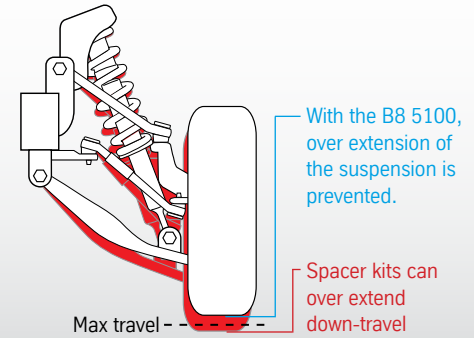

SUSPENSION DOWN-TRAVEL.

THE BILSTEIN B8 5100 ACCOUNTS FOR THE SHORTCOMINGS FOUND IN SPACER KITS:

POPULAR APPLICATIONS.

Model	Year	Lifted Height		Front Shock		Note	Rear Shock		Note
		Front	Rear	Part #	Series		Part #	Series	
GMC TRUCKS & SPORT UTILITY VEHICLES									
4WD/2WD Pickups									
Silverado 1500 / Sierra 1500	14-'16	0-1.85"	0-1"	24-238304	B8 5100 R.H.A.		33-238319	B8 5100	
	07-'13	0-1.75"	0-1"	24-186940	B8 5100 R.H.A.	18	24-186957	B8 5100	17
4WD/2WD Sport Utility Vehicles									
Suburban 1500	15-16	0-1.6"	0-1"	24-253253	B8 5100 R.H.A.		24-253260	B8 5100	5,94
Tahoe / Yukon	15-16	0-1.6"	0-1"	24-251976	B8 5100 R.H.A.		24-251778	B8 5100	5,94
Avalanche 1500 / Suburban 1500 / Tahoe / Yukon	07-'14	0-1.75"	0-1"	24-186940	B8 5100 R.H.A.	97	24-187237	B8 5100	97
FORD TRUCKS & SPORT UTILITY VEHICLES									
4WD Pickups									
F-150	09-'13	0-2.25"	0-1"	24-239394	B8 5100 R.H.A.		33-187501	B8 5100	
	04-'08	0-2"	0-2"	24-239363	B8 5100 R.H.A.		33-186009	B8 5100	
2WD Pickups									
F-150	09-'13	0-2.5"	0-1"	24-187466	B8 5100 R.H.A.		33-187471	B8 5100	
	04-'08	0-2"	0-1"	24-186698	B8 5100 R.H.A.		24-186704	B8 5100	
DODGE TRUCKS & SPORT UTILITY VEHICLES									
4WD Pickups									
Ram 1500	09-'16	0-2.75"	0-1"	24-187367	B8 5100 R.H.A.	5	24-187374	B8 5100	5
	06-'08	0-2"	0-1"	24-186988	B8 5100 R.H.A.		24-185783	B8 5100	
<i>Excludes Megacab</i>									
JEEP SPORT UTILITY VEHICLES									
4WD/2WD Sport Utility									
Grand Cherokee	(WK2) 11-'15	.4-1.75"	0-1"	24-225434	B8 5100 R.H.A.	5,6	24-225441	B8 5100	5,6,92
	(WK) 05-'10	.75-2"	0-1.5"	24-225793	B8 5100 R.H.A.		33-225807	B8 5100	
NISSAN TRUCKS & SPORT UTILITY VEHICLES									
4WD/2WD Pickups									
Titan	04-'15	0-2"	0-1"	24-197649	B8 5100 R.H.A.		24-186766	B8 5100	
Frontier	05-'16	0-2"	0-1"	24-187053	B8 5100 R.H.A.		24-187152	B8 5100	
4WD/2WD Sport Utility Vehicles									
Xterra	05-'15	0-2"	0-1"	24-187053	B8 5100 R.H.A.		24-187169	B8 5100	
SUZUKI TRUCKS									
4WD/2WD Pickups									
Equator	09-'12	0-2"	0-1"	24-187053	B8 5100 R.H.A.		24-187152	B8 5100	
TOYOTA TRUCKS & SPORT UTILITY VEHICLES									
4WD/2WD Pickups									
Tacoma 6 Lug / Prerunner	16-'17	0-2"	0-1"	24-263108	B8 5100 R.H.A.		24-186728	B8 5100	
	05-'15	0-2.5"	0-1"	24-239370	B8 5100 R.H.A.		24-186728	B8 5100	
	96-'04	0-2"	1-1.5"	24-249928	B8 5100 R.H.A.		33-247724	B8 5100	
Tundra	07-'16	0.875-2.5"	0-1"	24-232173	B8 5100 R.H.A.		24-186971	B8 5100	
	4WD Crew Cab 00-'06	0-1.6"	0-1"	24-261425	B8 5100 R.H.A.		24-100144	B8 5100	
	2WD Crew Cab 00-'06	0-2.5"	0-1"	24-261425	B8 5100 R.H.A.		24-100144	B8 5100	
	4WD Access Cab 00-'06	0-1"	0-1"	24-261425	B8 5100 R.H.A.		24-100144	B8 5100	
	2WD Access Cab 00-'06	0-2.65"	0-1"	24-261425	B8 5100 R.H.A.		24-100144	B8 5100	
Hilux 4x4	05-'15	0-2"	0-1"	24-245487	B8 5100 R.H.A.		33-245492	B8 5100	
4WD/2WD SPORT UTILITY VEHICLES									
4-Runner/FJ Cruiser	10-'16	0-2.5"	0-2"	24-196499	B8 5100 R.H.A.	100	33-187174	B8 5100	100
	03-'09	0-2.5"	0-2"	24-239370	B8 5100 R.H.A.	100	33-187174	B8 5100	100
	96-'02	0-2.3"	0-2"	24-248730	B8 5100 R.H.A.		24-249966	B8 5100	
Sequoia	08-'16	0-2.5"	0-1"	24-239387	B8 5100 R.H.A.	94	33-187280	B8 5100	94
	01-'07	0-2.5"	0-1"	24-188265	B8 5100 R.H.A.		24-185813	B6 4600