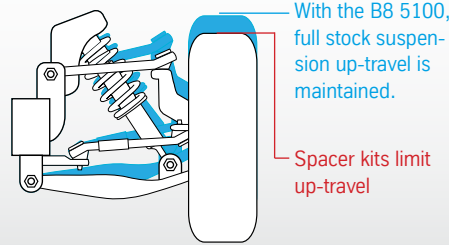

SUSPENSION UP-TRAVEL.