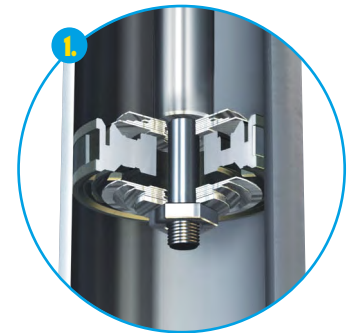

BILSTEIN®

B8 5100

(RIDE HEIGHT ADJUSTABLE).

BILSTEIN B8 5100 (RIDE HEIGHT ADJUSTABLE).

The perfect height.

Designed to level out the front of half-ton trucks and SUVs, the BILSTEIN B8 5100 (Ride Height Adjustable) is the perfect alternative to coil spring spacers. Lose no time on the trail — these shock absorbers use your vehicle's OEM coilover springs and mounting hardware for an easy, direct-fit installation.

Features & benefits:

- 46mm monotube design ensures consistent, fade-free performance in all conditions
- Practical alternative to coil spring spacers, with the benefit of BILSTEIN monotube technology
- Adjustable spring perch for vehicle lift up to 2.75in¹
- Increases suspension travel
- Utilizes vehicle's stock front coil springs and OEM upper mount
- Vehicle specific tuning
- Made in the USA
- Limited Lifetime Warranty

See Video:

www.bilsteinUS.com

46mm Piston & Self-Adjusting Deflective Disc Valving

- Instantly adjusts to surface changes for maximum vehicle motion control

Adjustable Spring Perch

- Levels and lifts vehicle 0-2.75in¹
- Multiple OEM specified snap-ring grooves allow for different spring seat positions