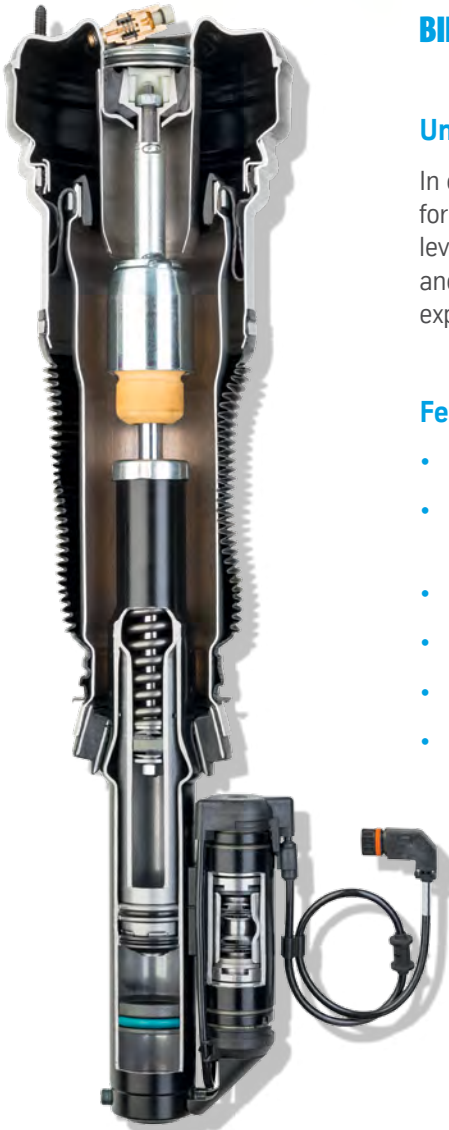

BILSTEIN®

B4 OE Replacement (Air)

BILSTEIN B4 OE Replacement (Air)

Unrivaled.

In close cooperation with Mercedes-Benz, we developed the BILSTEIN B4 OE Replacement (Air) for maximum driving comfort. This revolutionary design provides damping, suspension and level control in one single part. The BILSTEIN B4 OE Replacement (Air) is available for active and passive systems and is the only air suspension module that provides a perfect driving experience as on day one.

Features & benefits:

- Direct fit
- Maintains the active factory system to ensure predictable handling, safe stopping distances and original ride comfort
- Manufactured with 100% new parts for maximum reliability and safety
- 100% OE quality and comfort
- Available for both active and passive air suspension systems
- Individually fine-tuned during BILSTEIN road testing to perfectly match the OE air suspension module